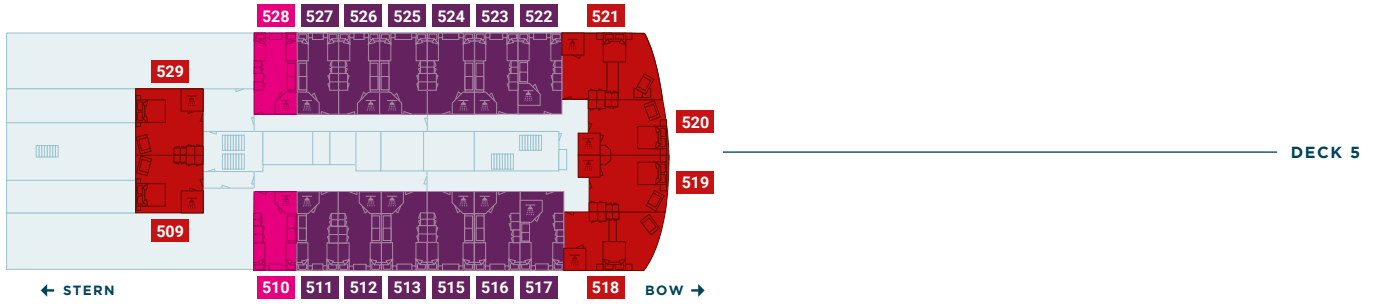

M/V ORTELIUS DECK PLAN

M/V ORTELIUS DECK PLAN OCEANWIDE EXPEDITIONS		
<p>ROOM TYPES</p> <ul style="list-style-type: none"> Superior Twin Deluxe Twin Window Twin Porthole Twin Porthole plus additional third bed Quadruple Porthole 	<p>BEDS</p> <ul style="list-style-type: none"> Upper/lower berth Lower berth Double bed 	<p>SANITARY</p> <ul style="list-style-type: none"> Toilet Bathroom