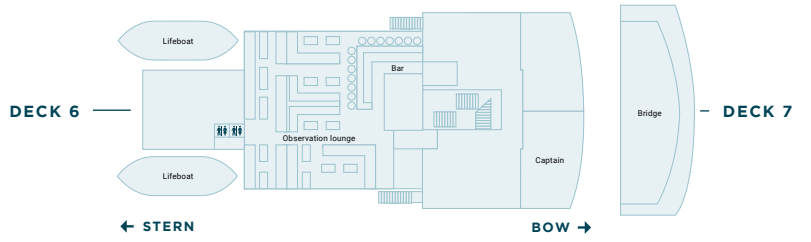

M/V ORTELIUS DECK PLAN

M/V ORTELIUS DECK PLAN OCEANWIDE EXPEDITIONS		
<p>ROOM TYPES</p> <ul style="list-style-type: none"> Superior Twin Deluxe Twin Window Twin Porthole Twin Porthole plus additional third bed Quadruple Porthole 	<p>BEDS</p> <ul style="list-style-type: none"> Upper/lower berth Lower berth Double bed 	<p>SANITARY</p> <ul style="list-style-type: none"> Toilet Bathroom